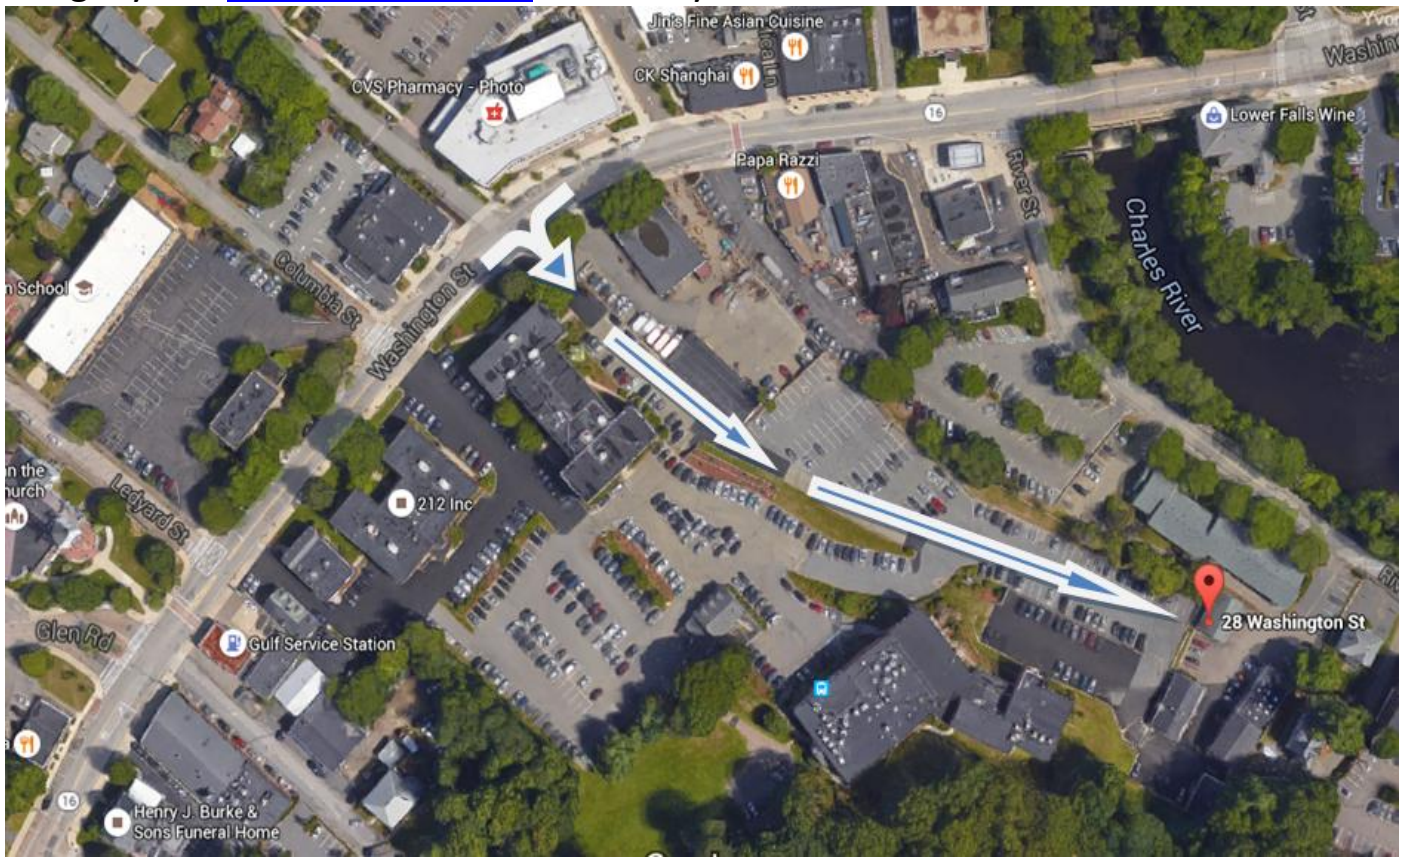

Integrity Tax [28 Washington St](#) Wellesley MA 02481 781.772.1840/781.772.1843

Our office can be difficult to find the first visit, so here are the specific directions. The address is at the bottom of this description so you can put it into your preferred GPS. It will get you to the correct block of Washington Street.

- From Washington Street turn into the driveway between **Taylor Rental** (it's next to Papa Razzi) and a four story **office building**. The addresses are listed on the small sign at the entrance but Superman vision is required to actually read it.
- Drive **straight back** until you approach a building that resembles a ranch style home. The Integrity office is located in this building.
- The **first five parking spaces** on the left, next to the building are reserved for Integrity. Please park in one of them.

28 Washington St
Wellesley, MA 02481