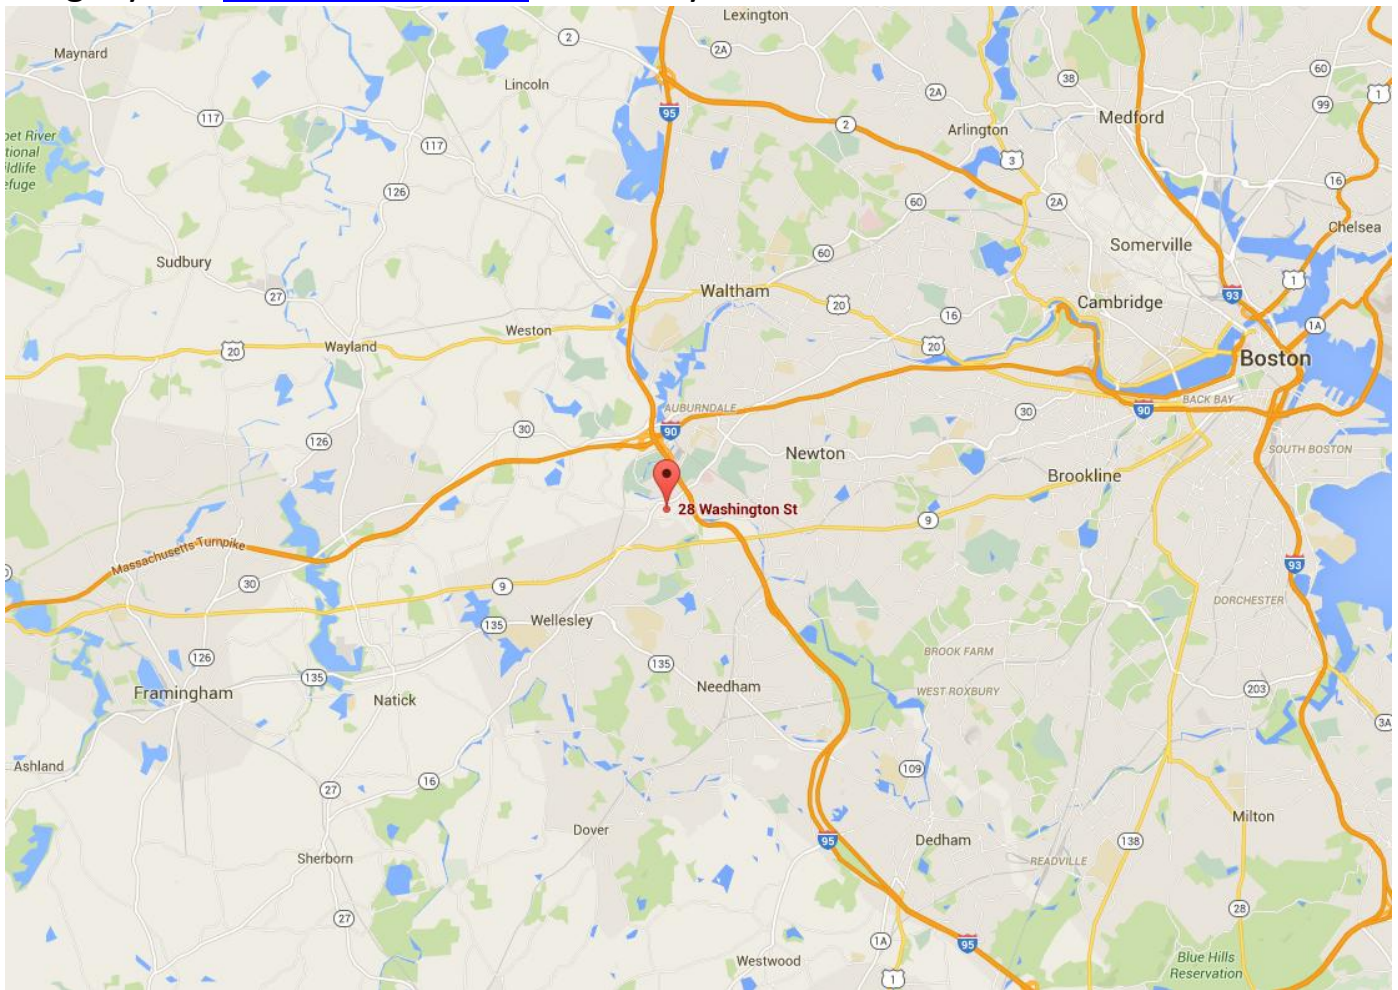

28 Washington St
Wellesley, MA 02481

Integrity Tax [28 Washington St](#) Wellesley MA 02481 781.772.1840/781.772.1843

General Directions:

Coming from Boston:

- Take I-90 West and take exit 15 for Interstate 95/Massachusetts 128 toward Waltham. Follow signs for I-95 S and merge onto I-95 S. Take Exit 21B-22 toward MA-16 West/Wellesley. Merge onto Quinobequin Road and then turn right onto Washington Street. Destination will be on the left, behind the Taylor Rental.

Coming from Lowell:

- Take US-3 S and take Exit 25B to merge onto I-95 S toward Providence, RI. Take Exit 21B-22 toward MA-16 West/Wellesley. Merge onto Quinobequin Road and then turn right onto Washington Street. Destination will be on the left, behind the Taylor Rental.

Coming from Worcester:

- **(NO TOLLS)** Take the MA-9/Boston Worcester Turnpike/Turnpike Road. Continue to follow MA-9 and turn right toward MA-16 E/Washington Street. Turn Left onto MA-16 E/Washington Street. The Destination will be on your right, before the Taylor Rental.
- **(TOLLS)** Take I-90 E/Massachusetts Turnpike and take exit 14 towards I-95/MA-128 and merge onto I-95 S/MA-128 S. Take Exit 21B-22 toward MA-16 West/Wellesley. Merge onto Quinobequin Road and then turn right onto Washington Street. Destination will be on the left, behind the Taylor Rental.

Coming from Foxborough:

- Take I-95 N and continue to stay on I-95 N toward Portsmouth, NH. Take Exit 21 for MA-16 toward Newton/Wellesley. Turn left onto MA-16 W/Washington Street and the destination will be on the left, behind the Taylor Rental